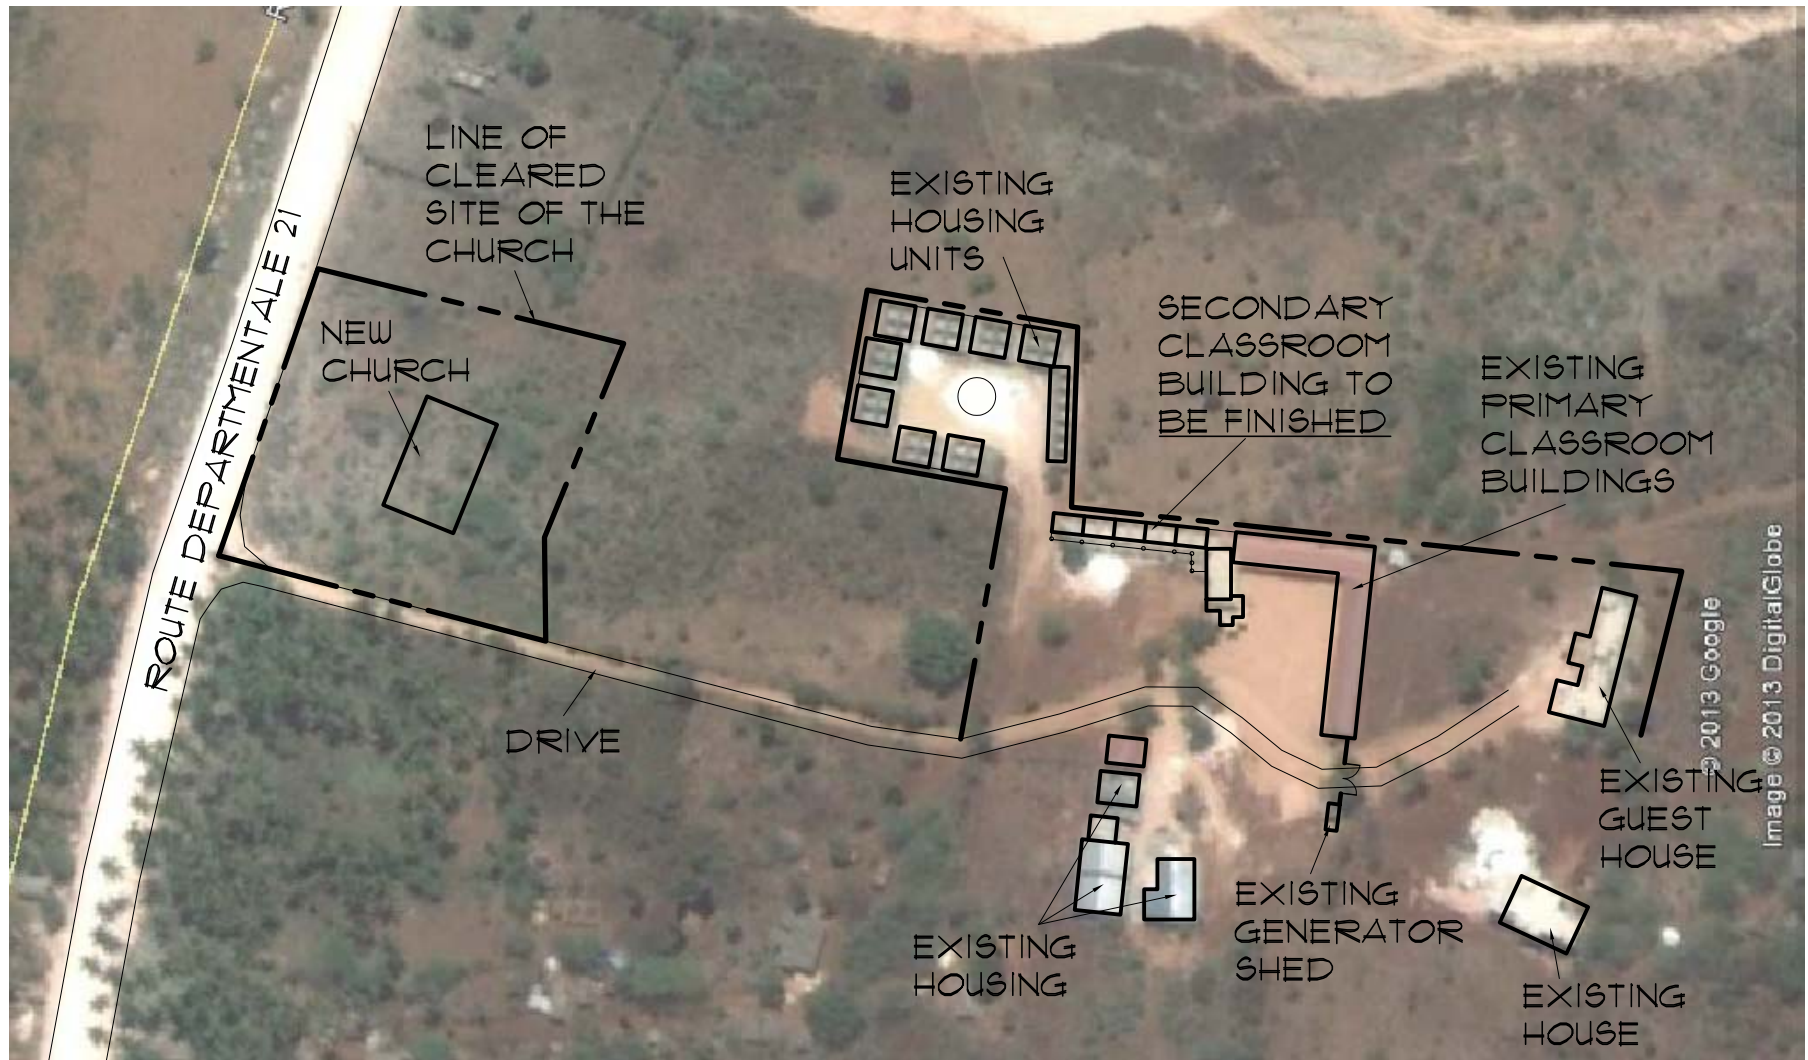

Finishing of the Secondary Classroom Building for the Episcopal Diocese at Bondeau, Haiti

NORTH

Rough Site Plan (Partially Site Surveyed w/ Google Earth Overlay)

SCALE 1:2000

MSAADA

Architects

ARCHITECTURE * PLANNING * ENGINEERING * SUPERVISION
SPECIALIZING IN CHURCH - SPONSORED PROJECTS WORLDWIDE

Finishing of the Secondary
Classroom Building
at Bondeau, Haiti

Project Description:
FINISHING OF THE SECONDARY CLASSROOM
BUILDING FOR THE EPISCOPAL DIOCESE

Drawing Description:
ROUGH SURVEY OF THE EPISCOPAL
DIOCESE PROPERTY AT BONDEAU, HAITI

Date: JULY 2013
Drawn: AR
Drawing Number:
CA 69.00.02